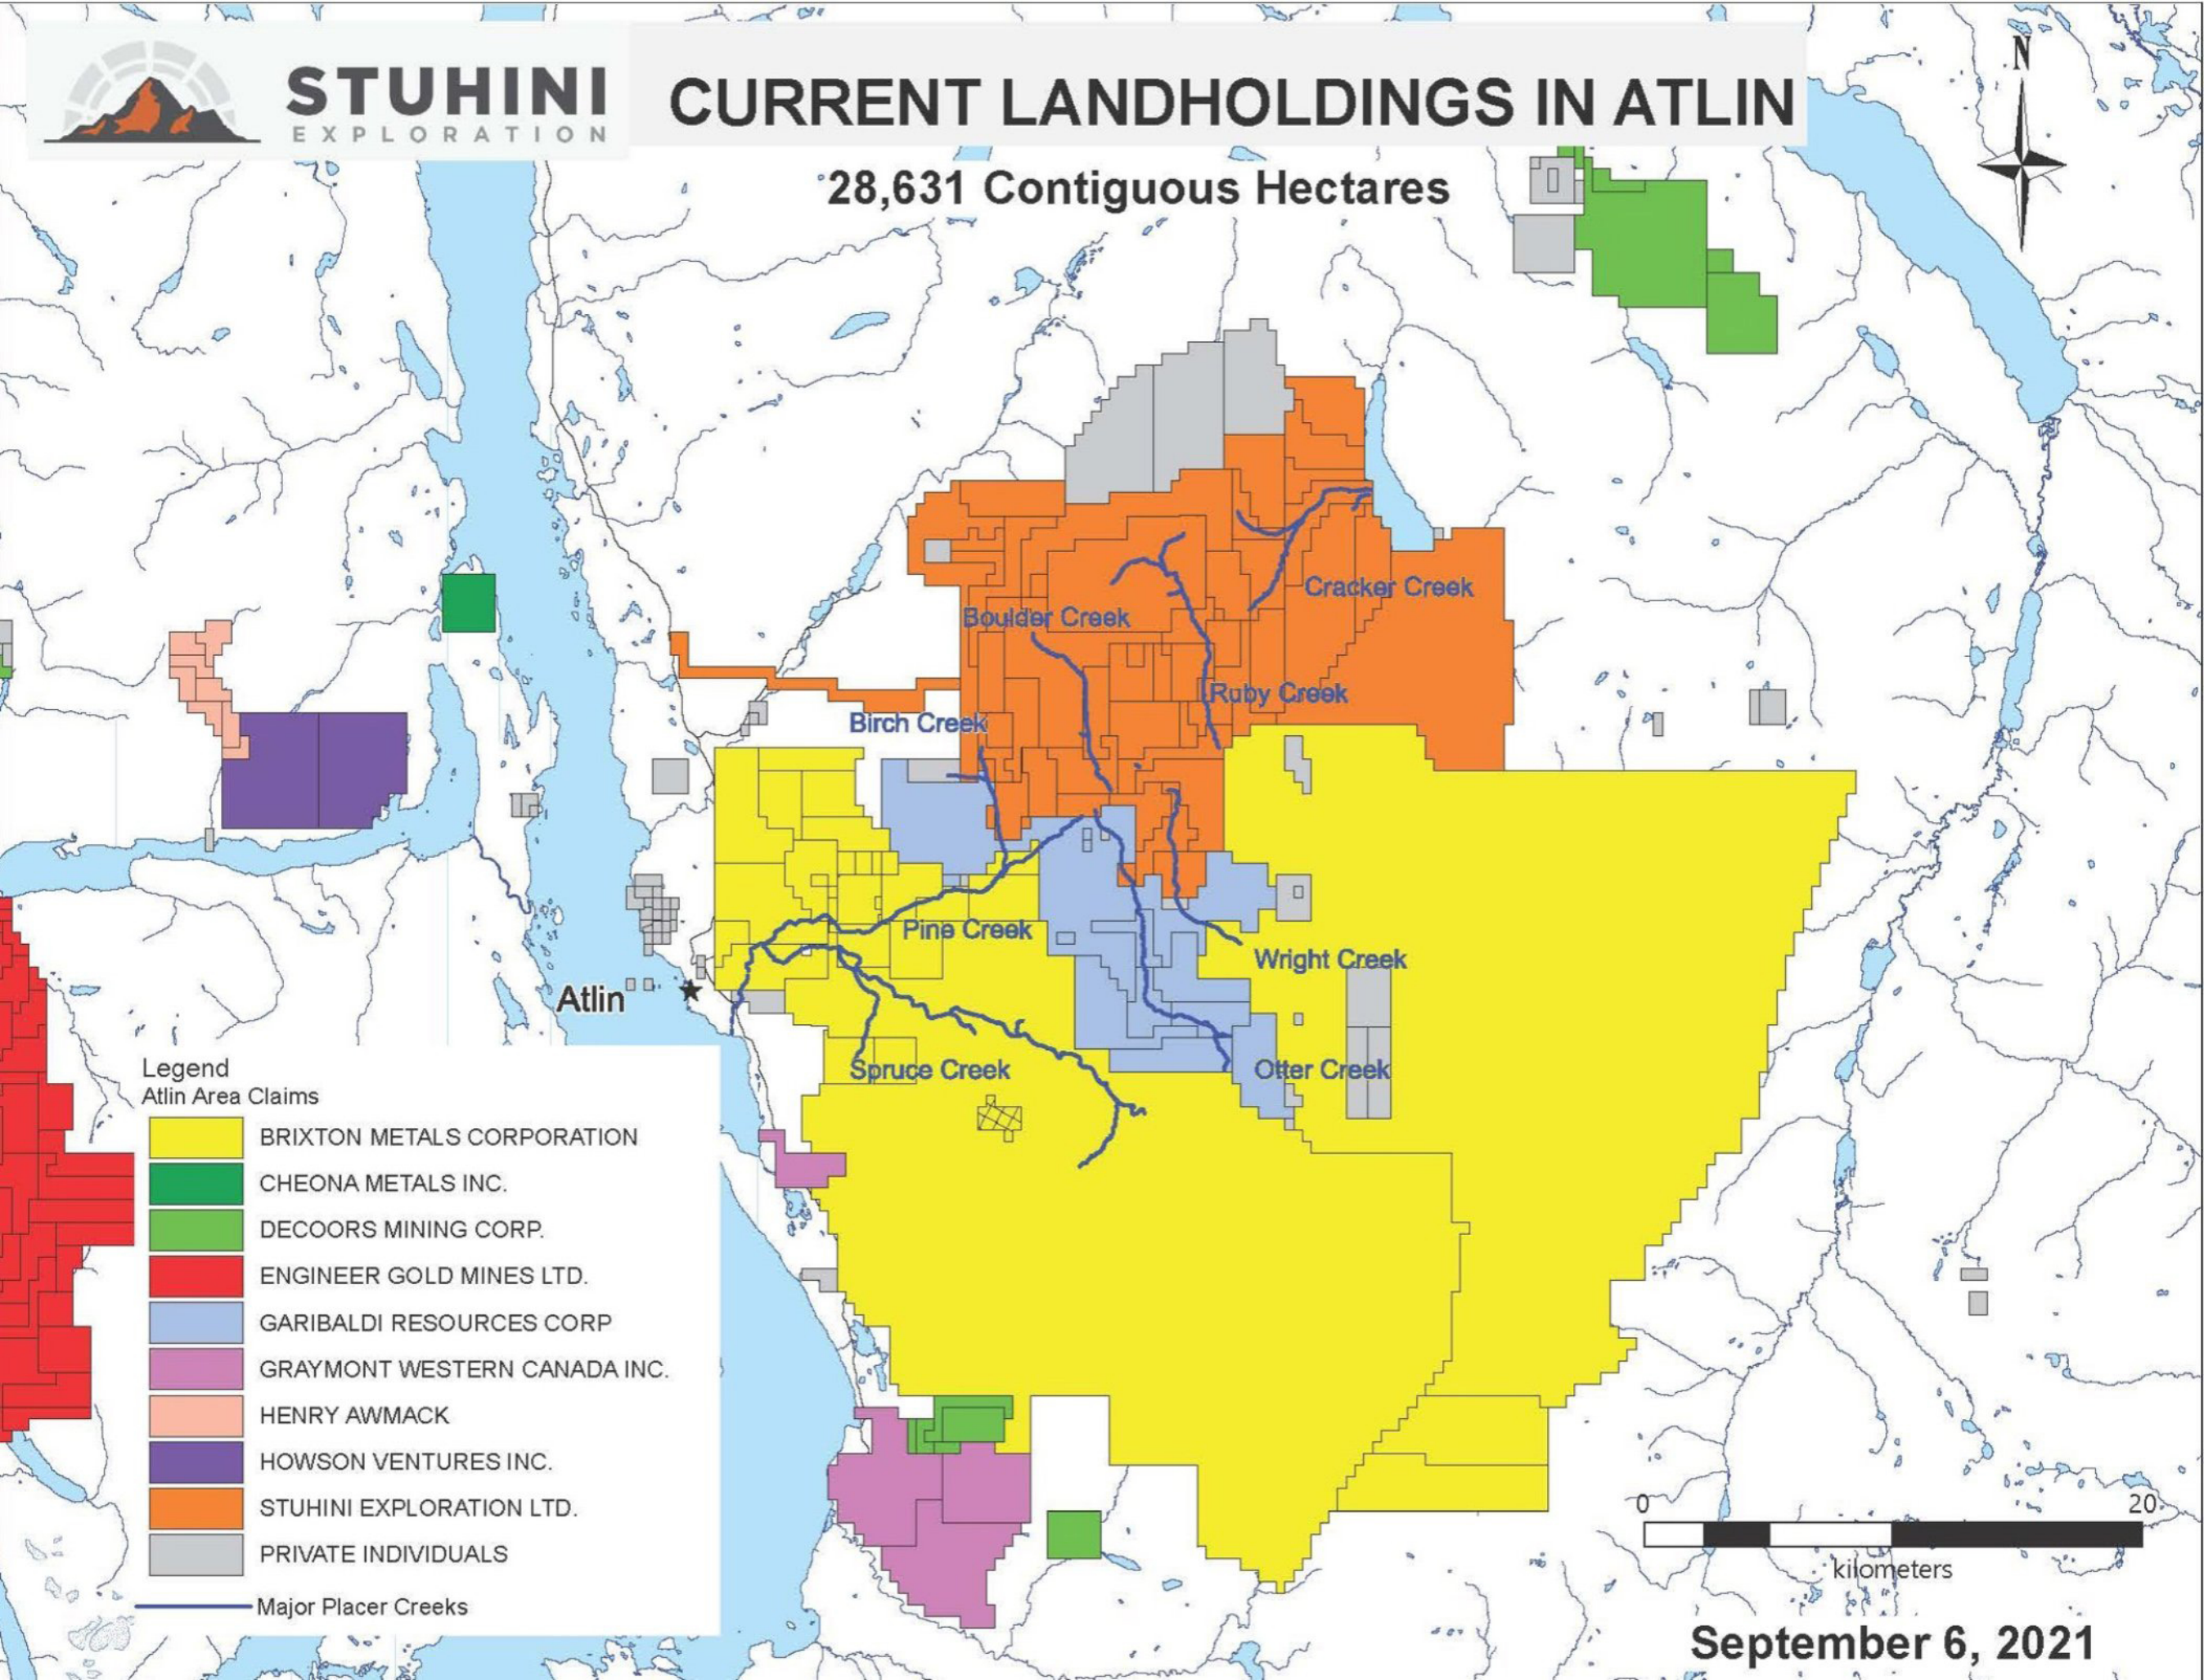

STUHINI
EXPLORATION

CURRENT LANDHOLDINGS IN ATLIN

28,631 Contiguous Hectares

Legend
Atlin Area Claims

-  BRIXTON METALS CORPORATION
-  CHEONA METALS INC.
-  DECOORS MINING CORP.
-  ENGINEER GOLD MINES LTD.
-  GARIBALDI RESOURCES CORP
-  GRAYMONT WESTERN CANADA INC.
-  HENRY AWMACK
-  HOWSON VENTURES INC.
-  STUHINI EXPLORATION LTD.
-  PRIVATE INDIVIDUALS
-  Major Placer Creeks

September 6, 2021